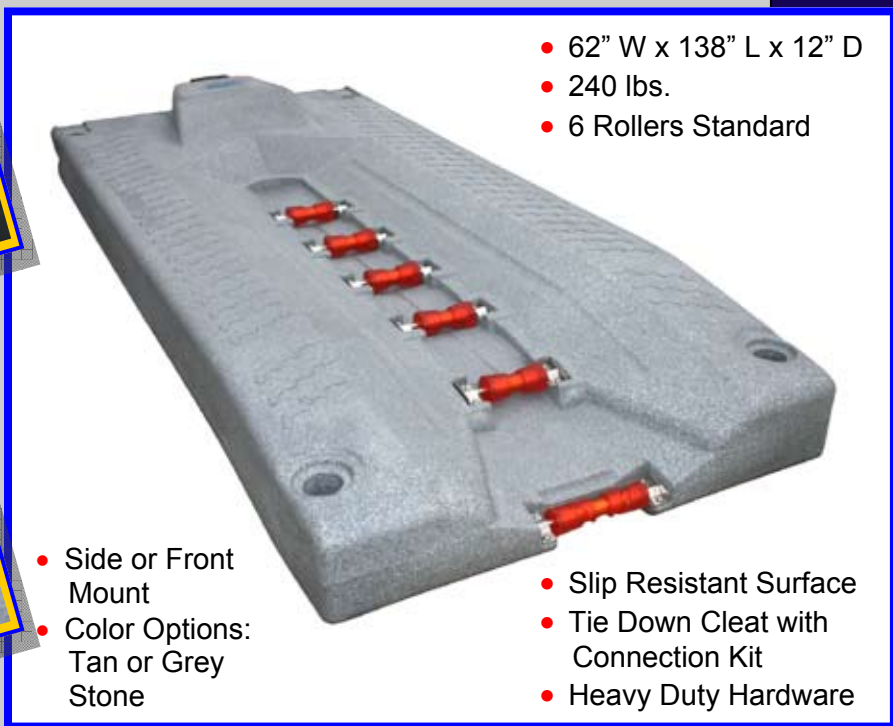

Ride-On PWC Lifts

from the makers of Permafloat®
Rotationally Molded & Foam-Filled

- 62" W x 138" L x 12" D
- 240 lbs.
- 6 Rollers Standard

- Side or Front Mount
- Color Options: Tan or Grey Stone

- Slip Resistant Surface
- Tie Down Cleat with Connection Kit
- Heavy Duty Hardware

Handles Most PWC's
Self Centering Entry Roller for Easy Docking
Filled with Expanded Polystyrene
for Positive Buoyancy
Commercial / Residential • Fixed or Floating Docks

AVAILABLE EXCLUSIVELY THROUGH DEALERS