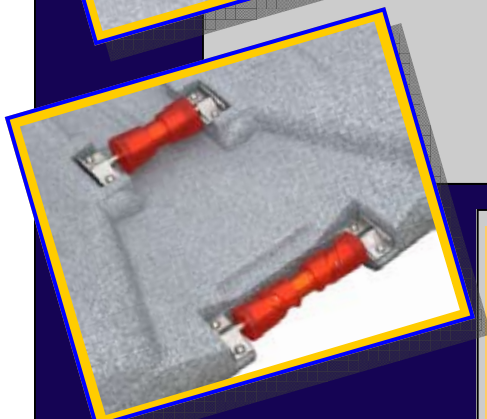

Ride-On PWC Lifts

from the makers of Permafloat®
Rotationally Molded & Foam-Filled

- 62" W x 138" L x 12" D
- 240 lbs.
- 6 Rollers Standard

- Side or Front Mount
- Color Options: Tan or Grey Stone

- Slip Resistant Surface
- Tie Down Cleat with Connection Kit
- Heavy Duty Hardware

Handles Most PWC's
Self Centering Entry Roller for Easy Docking
Filled with Expanded Polystyrene
for Positive Buoyancy
Commercial / Residential • Fixed or Floating Docks

AVAILABLE EXCLUSIVELY THROUGH DEALERS